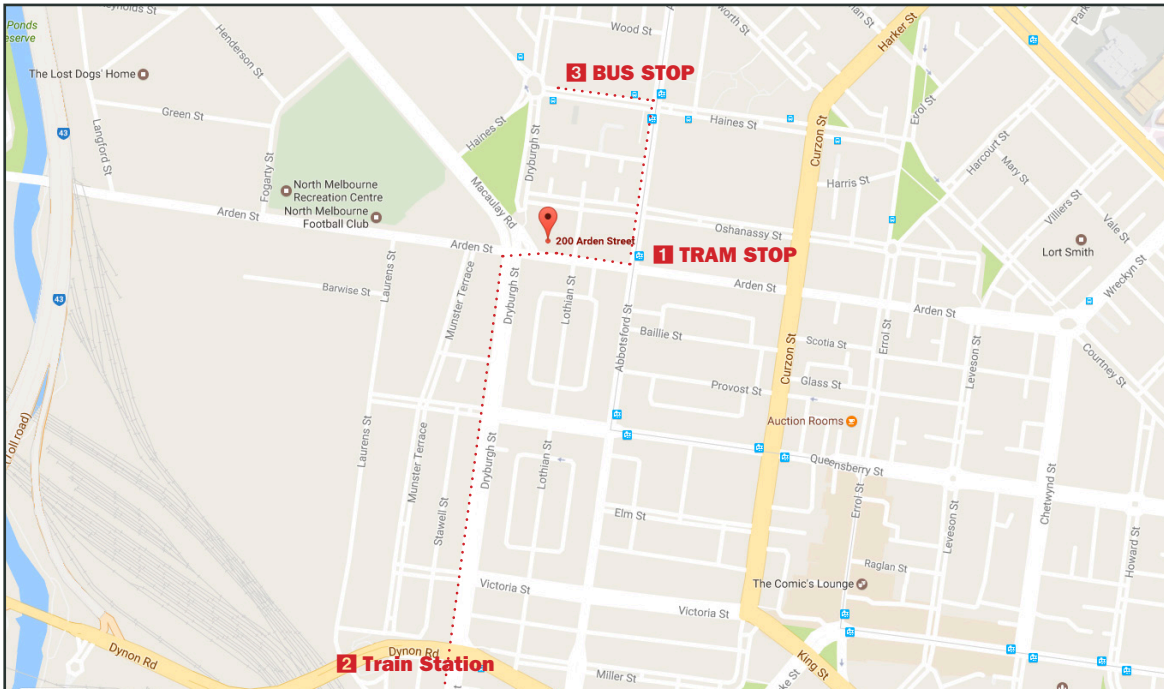

HOW TO GET TO FUTURETECH

ETU Building, Level 2, 200 Arden Street (Corner Macaulay Road & Arden Street), NORTH MELBOURNE VIC 3051. Telephone: 03 9564 4700

TRANSPORT OPTIONS

1 Tram:

Tram Number: 57 Flinders Steet - West Maribyrnong
Tram Stop: 15
Distance: 2 minute walk along Arden Street

2 Train:

Route: Craigieburn line, Flemington line, Sunbury line, Upfield line, Werribee line and Williamstown line.
Train Station: North Melbourne
Distance: 10 minute walk along Dryburgh Street

3 Bus:

Bus Route: 402 Footscray Station - East Melbourne
Bus Stop: Corner Abbotsford and Haines Streets
Distance: 5 minutes - Walk along Abbotsford then Arden Street

CAR PARKING

Two Hour Parking:

- Lothian Street
- Oshanassy Street
- Dryburgh Street
- Arden Street (front of ETU building)

Four Hour Parking:

- Haines Street
- Arden Street

All Day Parking:

- Fogarty Street
- Henderson Street
- Gracie Street